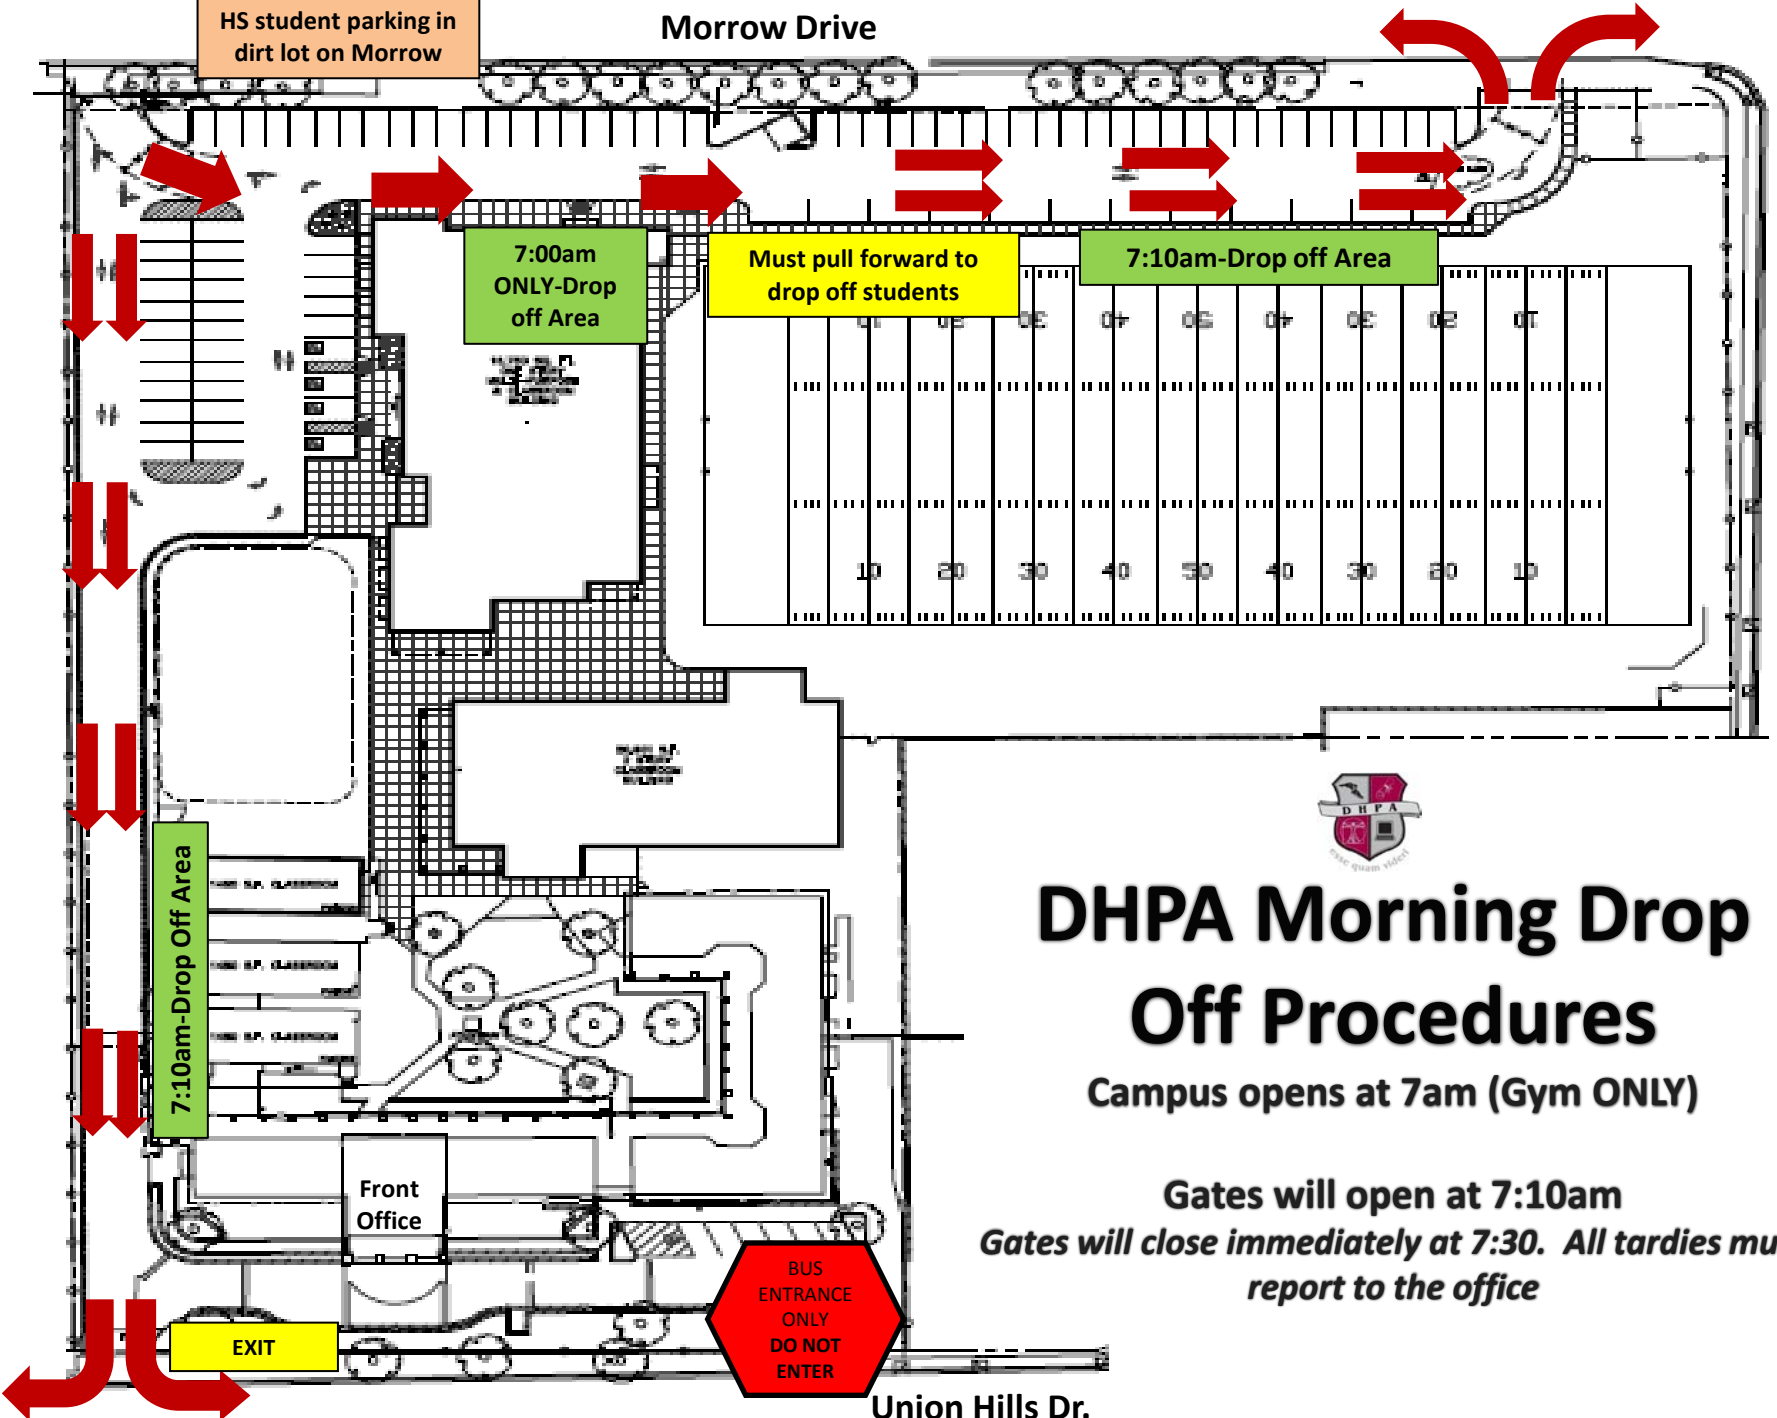

HS student parking in dirt lot on Morrow

Morrow Drive

35th Avenue

7:00am ONLY-Drop off Area

Must pull forward to drop off students

7:10am-Drop off Area

7:10am-Drop Off Area

Front Office

EXIT

BUS ENTRANCE ONLY DO NOT ENTER

Union Hills Dr.

DHPA Morning Drop Off Procedures

Campus opens at 7am (Gym ONLY)

Gates will open at 7:10am
Gates will close immediately at 7:30. All tardies must report to the office

Morrow Drive

35th Ave

Must pull forward to pick up students

2:45 Dismissal 7th & 8th Grade and Sibling Pick Up

2:30 Dismissal 9th -12th Grade Pick Up
2:45 Dismissal: 5th & 6th Grade Pick Up

DHPA Afternoon Pick Up Procedures

9th- 12th grade Dismissal at 2:30PM
5th- 8th grade Dismissal at 2:45PM

EXIT

BUS ENTRANCE ONLY DO NOT ENTER

Union Hills Dr.